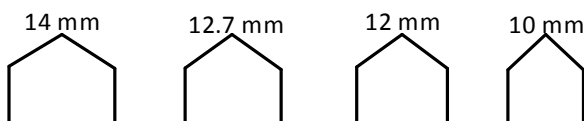

www.OnFair.com