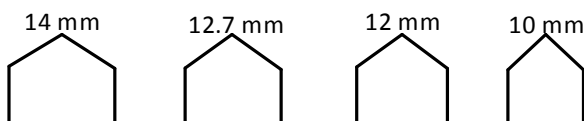

3. Color Choices and FREE Samples

Headrest DVD player packages that come built-into the pillow are available in the 3 most popular color choices: Tan (beige), Grey and Black. If you'd like to **receive a FREE material color sample** in advance, simply provide your address and color choices here: www.onfair.com/color

If you're considering our AUTOTAIN clamp on models, then color choice won't be an issue.

Measure the post diameter. Most posts are 10mm, 12mm, 12.7mm or 14mm