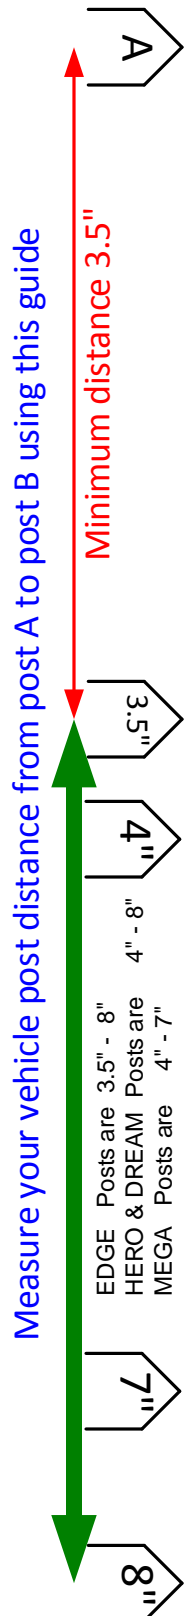

3. Color Choices and FREE Samples

Headrest DVD player packages that come built-into the pillow are available in the 3 most popular color choices: Tan (beige), Grey and Black. If you'd like to **receive a FREE material color sample** in advance, simply provide your address and color choices here: www.onfair.com/color

If you're considering our AUTOTAIN clamp on models, then color choice won't be an issue.

Measure the post diameter. Most posts are 10mm, 12mm, 12.7mm or 14mm