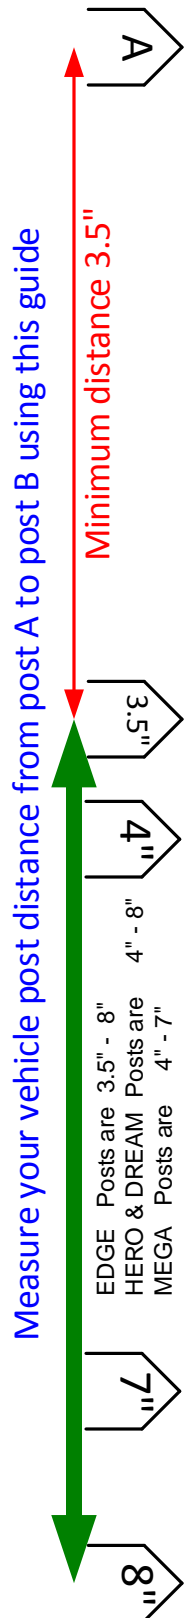

## 1. Check for Active Headrest Technology

Active Headrest Technology is a safety feature where the headrest pillow will move during the event of an accident to reduce the possibility of whiplash. More and more new vehicles are coming out with this technology and if your vehicle has it, then removing/replacing your existing headrest pillows is not recommended. **Go with our very popular clamp on models. They're great for both vehicles with and without Active Headrest Technology!!**

Tip: If you can't print this out, simply use metric open end wrenches to measure. 12.7mm = 1/2"

## 3. Color Choices and FREE Samples

Headrest DVD player packages that come built-into the pillow are available in the 3 most popular color choices: Tan (beige), Grey and Black. If you'd like to **receive a FREE material color sample** in advance, simply provide your address and color choices here: [www.onfair.com/color](http://www.onfair.com/color)

If you're considering our AUTOTAIN clamp on models, then color choice won't be an issue.

Measure the post diameter. Most posts are 10mm, 12mm, 12.7mm or 14mm

[www.OnFair.com](http://www.OnFair.com)

EDGE Posts are 3.5" - 8"  
HERO & DREAM Posts are 4" - 8"  
MEGA Posts are 4" - 7"